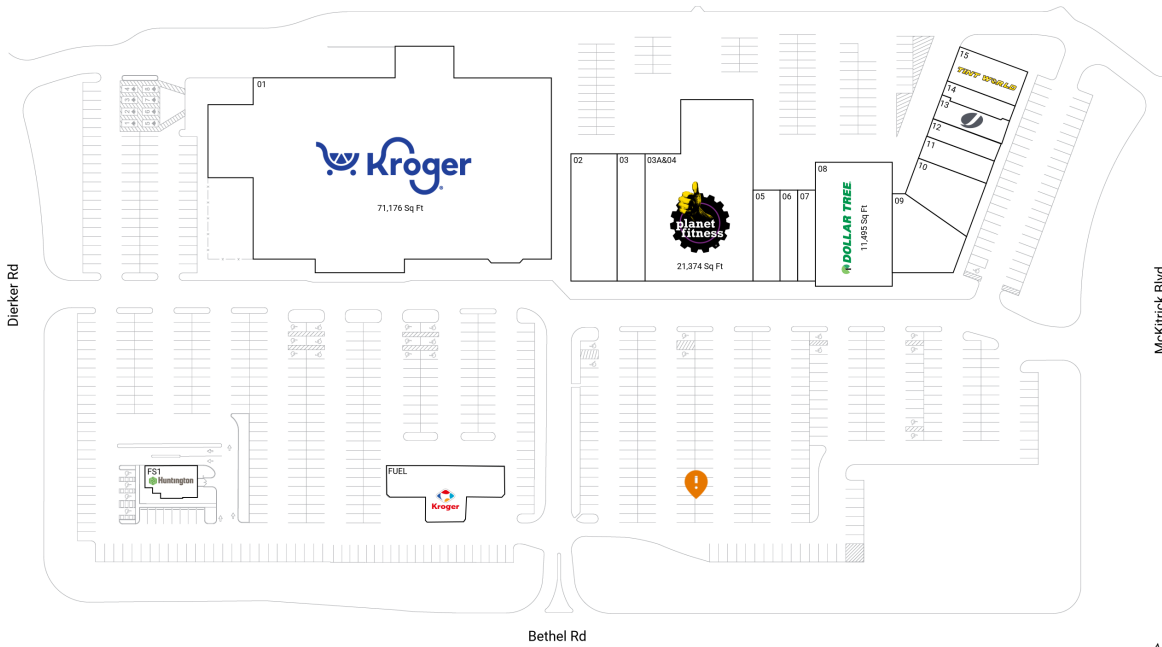

Crown Point

2002-2009 Crown Plaza Drive | Columbus, OH 43235

Franklin County Columbus, OH 144,931 Sq Ft

40.0653, -83.0727

Current Tenants Space size listed in square feet

01	Kroger	71,176
02	Classy Nails 2/Sen Brows	7,000
03	MG Choreography	4,340
03A&04	Planet Fitness	21,374
05	Cafe Elena	3,000
06	Luna Pizza Kitchen	2,000
07	Aquatic Adventures Ohio	2,000
08	Dollar Tree	11,495
09	Hunan Lion	6,000
10	Sudanese Community Center	3,040
11	Go Lite Lipo Lounge	1,950
12	Modern Driving School	1,756
13	Jazzercise	2,000
14	Wine & Canvas	1,600
15	Tint World	3,200
FS1	The Huntington National Bank	3,000
FUEL	Kroger Fuel Center	0

This site plan is for illustrative and information purposes only, showing the general layout of the shopping center; and is not a legal survey. Brixmor makes no representation or warranty that the shopping center is exactly as depicted as site conditions and tenant mix are subject to change over time.
1705